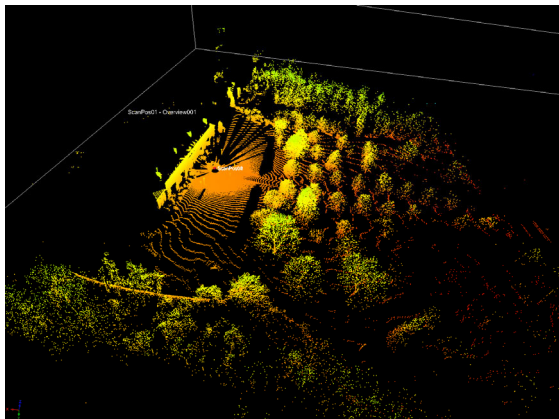

All images shown were scanned from the ground!

THE TECHNOLOGY

Laser scanners have been used widely over the past decade for highway surveys, vegetation mapping, power line surveys, city modelling, coastal surveys etc. However, the cost of traditional airborne 'LiDAR' – Light Detection And Ranging - is often prohibitive for all but the largest projects.

The Sorbus solution is to use GROUND BASED LiDAR technology where laser scanning is done using a static, portable or mobile (vehicle mounted) system. This system is much cheaper to deploy and is far more versatile than the airborne option.

So, after many years, the sophistication of LiDAR is now within affordable reach for most survey applications.

HOW DOES IT WORK?

- The laser scanners use the time of flight method to record distance by measuring the time taken for a laser pulse to be reflected back from a target surface. Positional accuracy is achieved using high precision GPS / INS
- Our instruments capture literally millions of 3D points per minute with point to point accuracy better than 3cm
- Because the data is in 3D, the resulting images can be viewed from ANY aspect and accurate measurements can be taken between any points on the scan
- By merging with digital images or real time video, the 3D data can also be viewed in colour to aid, for example, identification of specific features

TYPICAL APPLICATIONS

- Overhead Line Surveys
- Vegetation Mapping
- Street Mapping
- Asset Mapping
- Coastal Mapping
- Scene of crime mapping etc

For further information or to discuss a particular application, please contact: