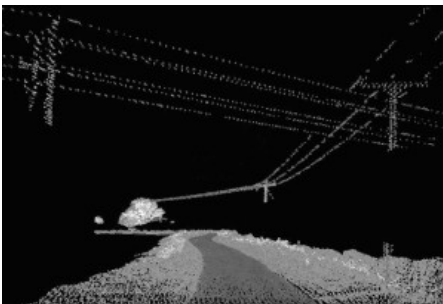

All images shown were scanned from the ground!

THE TECHNOLOGY

Laser scanners have been used widely over the past decade for highway surveys, vegetation mapping, power line surveys, city modelling, coastal surveys etc. However, the cost of traditional airborne 'LiDAR' – Light Detection And Ranging - is often prohibitive for all but the largest projects.

The Sorbus solution is to use GROUND BASED LiDAR technology where laser scanning is done using a static, portable or mobile (vehicle mounted) system. This system is much cheaper to deploy and is far more versatile than the airborne option.

So, after many years, the sophistication of LiDAR is now within affordable reach for most survey applications.

HOW DOES IT WORK?

- The laser scanners use the time of flight method to record distance by measuring the time taken for a laser pulse to be reflected back from a target surface. Positional accuracy is achieved using high precision GPS / INS
- Our instruments capture literally millions of 3D points per minute with point to point accuracy better than 3cm
- Because the data is in 3D, the resulting images can be viewed from ANY aspect and accurate measurements can be taken between any points on the scan
- By merging with digital images or real time video, the 3D data can also be viewed in colour to aid, for example, identification of specific features

TYPICAL APPLICATIONS

- Overhead Line Surveys
- Vegetation Mapping
- Street Mapping
- Asset Mapping
- Coastal Mapping
- Scene of crime mapping etc

For further information or to discuss a particular application, please contact: