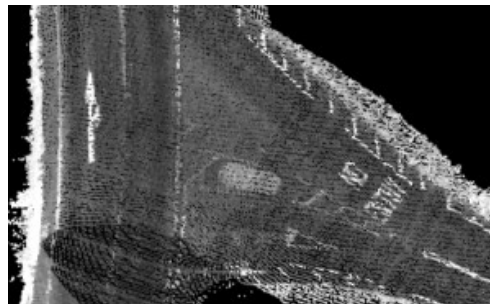

sorbus

INTERNATIONAL LIMITED

3D LASER MAPPING TECHNOLOGY

Sorbus International Limited (Sorbus) in collaboration with experienced 3D laser mapping companies can now offer the very latest 'ground based' three dimensional laser mapping technology.

All images shown were scanned from the ground!

THE TECHNOLOGY

Laser scanners have been used widely over the past decade for highway surveys, vegetation mapping, power line surveys, city modelling, coastal surveys etc. However, the cost of traditional airborne 'LiDAR' – Light Detection And Ranging - is often prohibitive for all but the largest projects.

The Sorbus solution is to use GROUND BASED LiDAR technology where laser scanning is done using a static, portable or mobile (vehicle mounted) system. This system is much cheaper to deploy and is far more versatile than the airborne option.

So, after many years, the sophistication of LiDAR is now within affordable reach for most survey applications.

HOW DOES IT WORK?

- The laser scanners use the time of flight method to record distance by measuring the time taken for a laser pulse to be reflected back from a target surface. Positional accuracy is achieved using high precision GPS / INS
- Our instruments capture literally millions of 3D points per minute with point to point accuracy better than 3cm
- Because the data is in 3D, the resulting images can be viewed from ANY aspect and accurate measurements can be taken between any points on the scan
- By merging with digital images or real time video, the 3D data can also be viewed in colour to aid, for example, identification of specific features