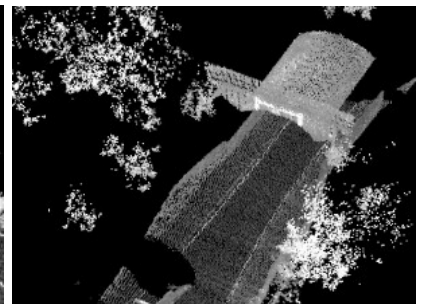

sorbus

INTERNATIONAL LIMITED

3D LASER MAPPING TECHNOLOGY

Sorbus International Limited (Sorbus) in collaboration with experienced 3D laser mapping companies can now offer the very latest 'ground based' three dimensional laser mapping technology.

All images shown were scanned from the ground!

THE TECHNOLOGY

Laser scanners have been used widely over the past decade for highway surveys, vegetation mapping, power line surveys, city modelling, coastal surveys etc. However, the cost of traditional airborne 'LiDAR' – Light Detection And Ranging - is often prohibitive for all but the largest projects.

The Sorbus solution is to use GROUND BASED LiDAR technology where laser scanning is done using a static, portable or mobile (vehicle mounted) system. This system is much cheaper to deploy and is far more versatile than the airborne option.

So, after many years, the sophistication of LiDAR is now within affordable reach for most survey applications.

HOW DOES IT WORK?

- The laser scanners use the time of flight method to record distance by measuring the time taken for a laser pulse to be reflected back from a target surface. Positional accuracy is achieved using high precision GPS / INS
- Our instruments capture literally millions of 3D points per minute with point to point accuracy better than 3cm
- Because the data is in 3D, the resulting images can be viewed from ANY aspect and accurate measurements can be taken between any points on the scan
- By merging with digital images or real time video, the 3D data can also be viewed in colour to aid, for example, identification of specific features